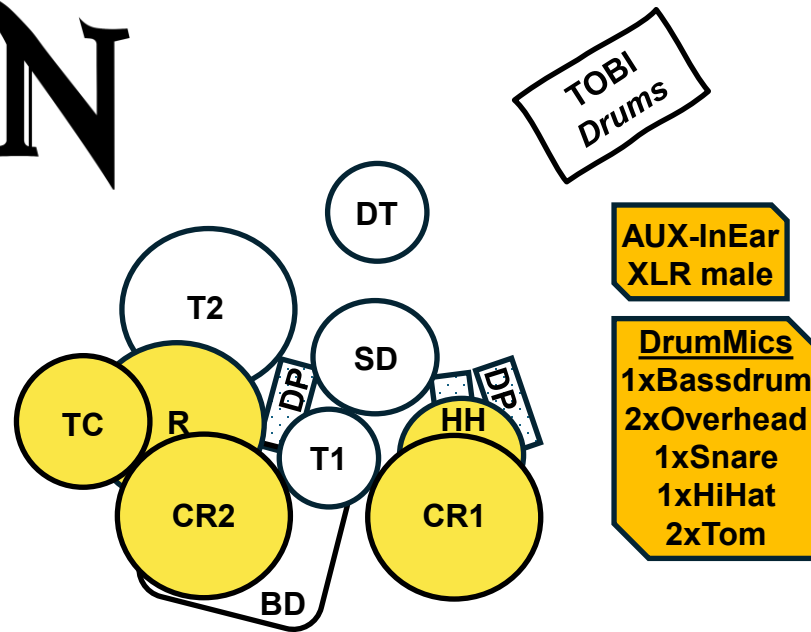

JESTERAIN

TECHRIDER

 = MONITORBOX

 = CONNECTIONS PA

 = 230V

TOBI
Drums

AUX-InEar
XLR male

DrumMics
1xBassdrum
2xOverhead
1xSnare
1xHiHat
2xTom

ALEX
Bass

XLR female

AUX-InEar
XLR male

PASCAL
Guitar 2

PETER
MC

2xXLR female

2x6.3 jack left, right

ANDRIJ
Guitar 1

AxeFM III

2xXLR female
left, right