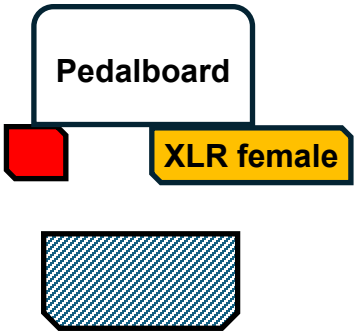

JESTERAIN

TECHRIDER

 = MONITORBOX

 = CONNECTIONS PA

 = 230V

TOBI
Drums

AUX-InEar
XLR male

DrumMics
1xBassdrum
2xOverhead
1xSnare
1xHiHat
2xTom

ALEX
Bass

XLR female

AUX-InEar
XLR male

PASCAL
Guitar 2

PETER
MC

2xXLR female

2x6.3 jack left, right

ANDRIJ
Guitar 1

AxeFM III

2xXLR female
left, right