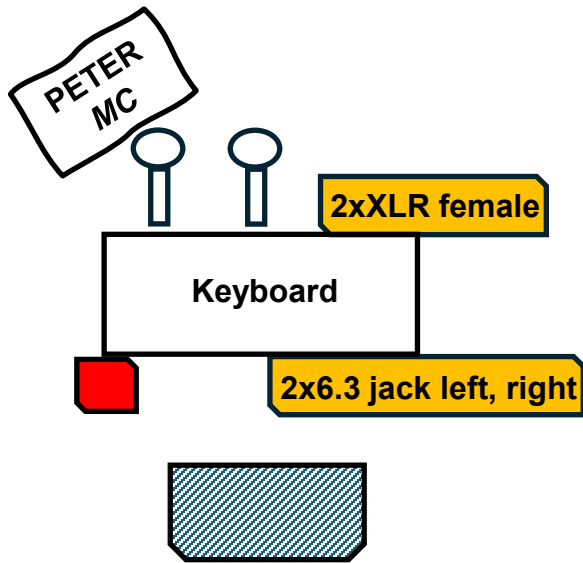

JESTERAIN

TECHRIDER

 = MONITORBOX

 = CONNECTIONS PA

 = 230V

TOBI
Drums

AUX-InEar
XLR male

DrumMics
1xBassdrum
2xOverhead
1xSnare
1xHiHat
2xTom

ALEX
Bass

XLR female

AUX-InEar
XLR male

PASCAL
Guitar 2

PETER
MC

2xXLR female

2x6.3 jack left, right

ANDRIJ
Guitar 1

AxeFM III

2xXLR female
left, right